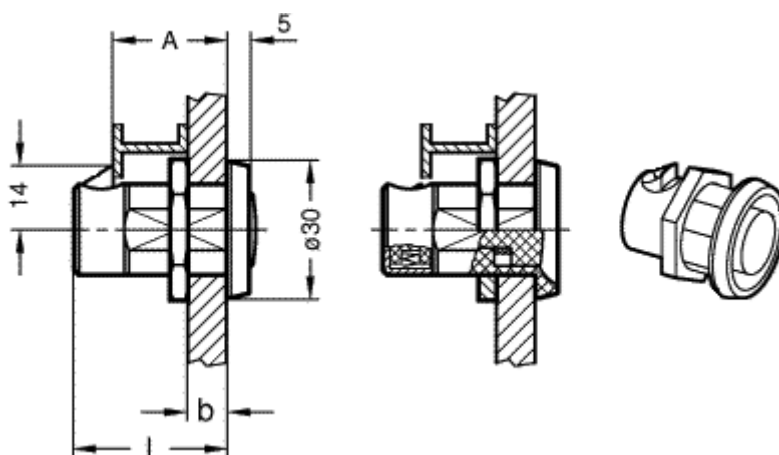

# Data Sheet

Article number: 20315120

Description: E+G Snap lock 20 mm  
GN 315.1-20

## Measures

A = 20 mm

b = 12

l = 28,5